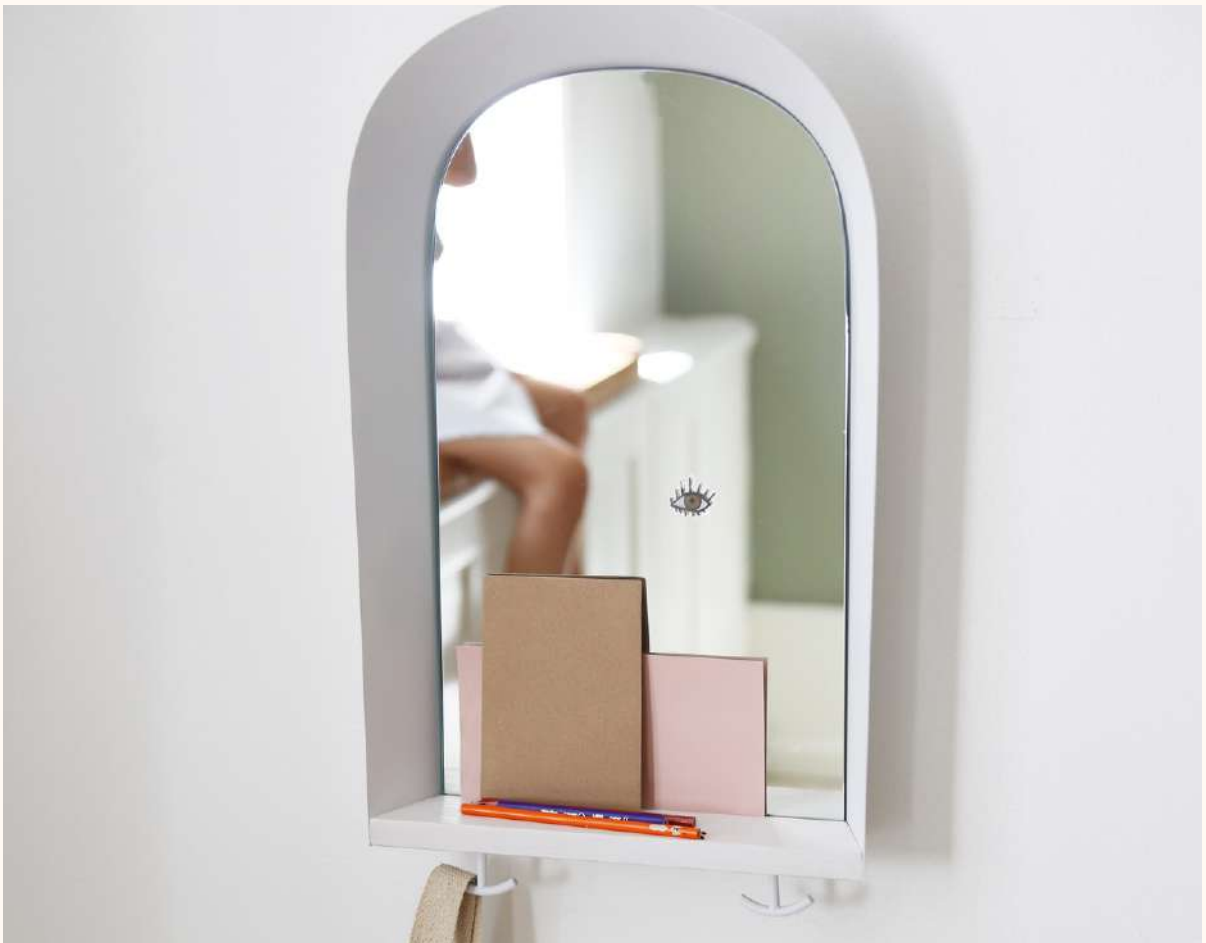

WHAT IS SPECIAL ABOUT THE WALL BUG AND PORTAL MIRROR?

Wall Bug is designed with several pegs on which to hang the child's bag, jacket and scarf. The Portal Mirror invites the child to see themselves, while the frame provides the stage for playing or lining up the favourite toys, postcards or sunglasses.”